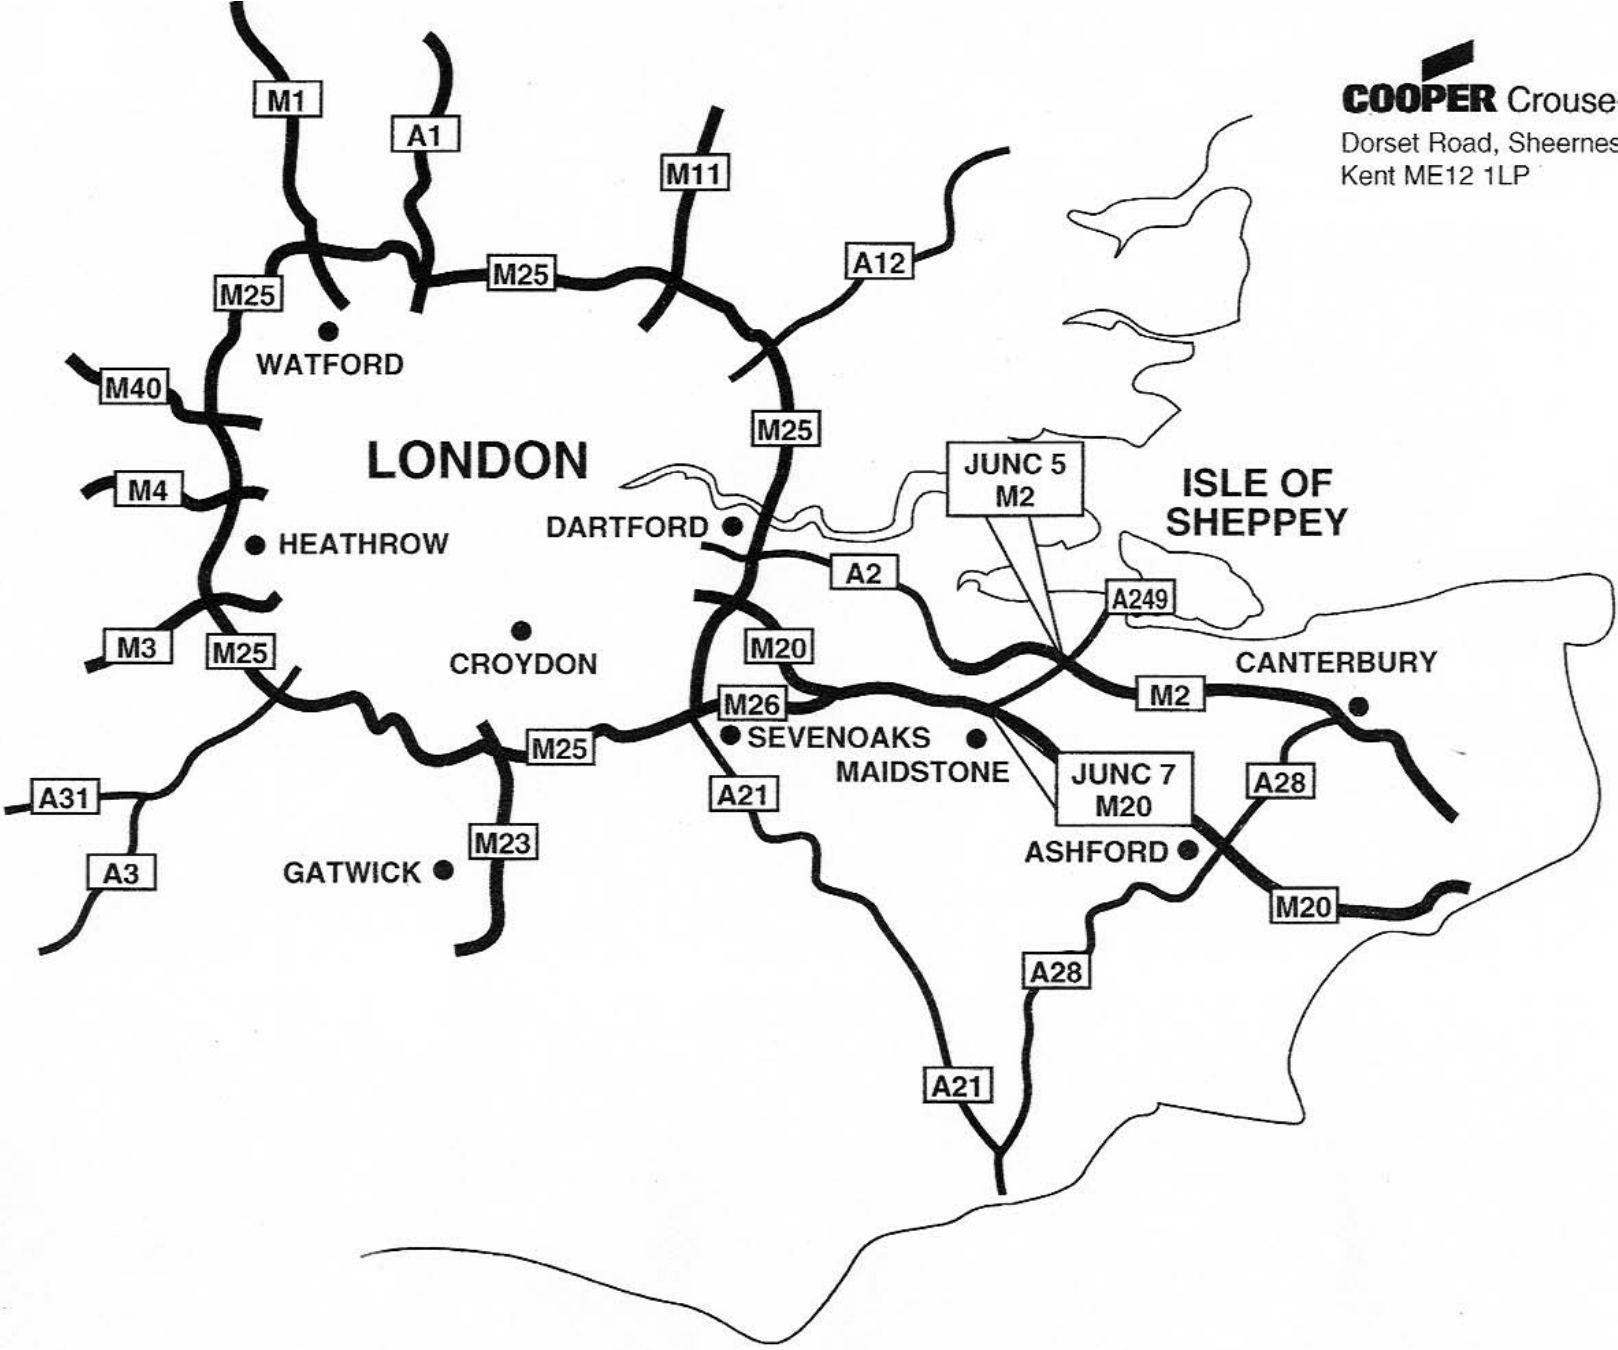

**COOPER** Crouse-Hinds (UK) Ltd  
Dorset Road, Sheerness,  
Kent ME12 1LP

**COOPER** Crouse-Hinds (UK) Ltd  
Dorset Road, Sheerness,  
Kent ME12 1LP